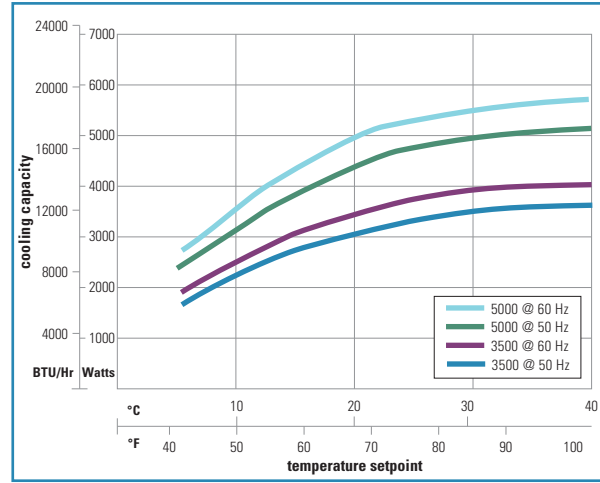

# Cooling capacities

Cooling Capacity for NESLAB ThermoFlex 900, 1400 & 2500

Cooling Capacity for NESLAB ThermoFlex 3500 & 5000

Cooling Capacity for NESLAB ThermoFlex 7500 & 10000

Cooling Capacity for NESLAB ThermoFlex 15000 & 20000