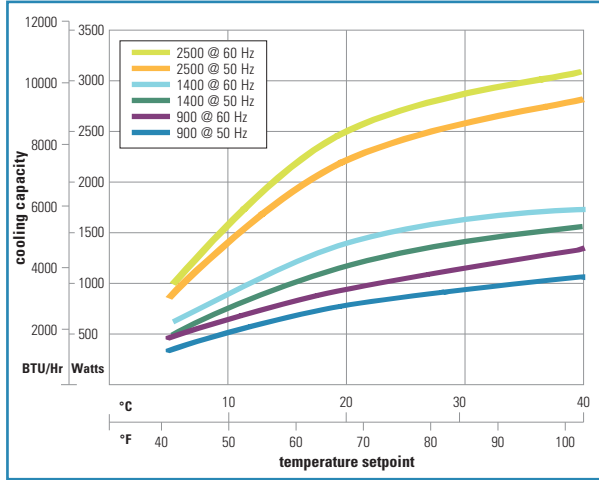

# Cooling capacities

Cooling Capacity for NESLAB ThermoFlex 900, 1400 & 2500

Cooling Capacity for NESLAB ThermoFlex 3500 & 5000

Cooling Capacity for NESLAB ThermoFlex 7500 & 10000

Cooling Capacity for NESLAB ThermoFlex 15000 & 20000