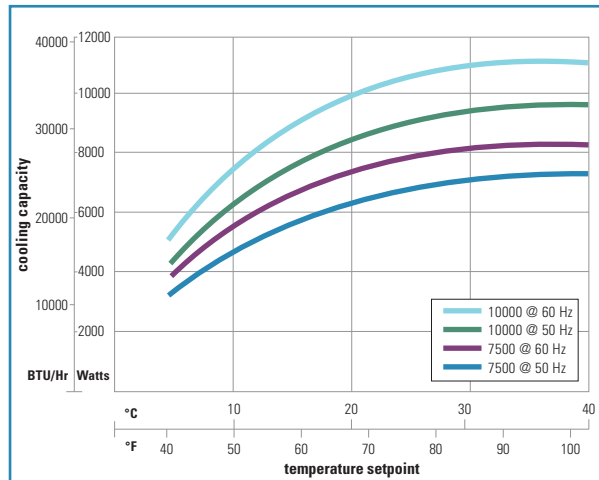

# Cooling capacities

Cooling Capacity for NESLAB ThermoFlex 900, 1400 & 2500

Cooling Capacity for NESLAB ThermoFlex 3500 & 5000

Cooling Capacity for NESLAB ThermoFlex 7500 & 10000

Cooling Capacity for NESLAB ThermoFlex 15000 & 20000