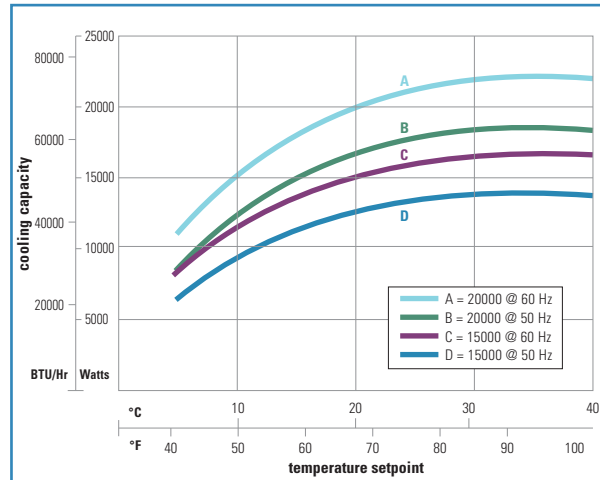

# Cooling capacities

Cooling Capacity for NESLAB ThermoFlex 900, 1400 & 2500

Cooling Capacity for NESLAB ThermoFlex 3500 & 5000

Cooling Capacity for NESLAB ThermoFlex 7500 & 10000

Cooling Capacity for NESLAB ThermoFlex 15000 & 20000